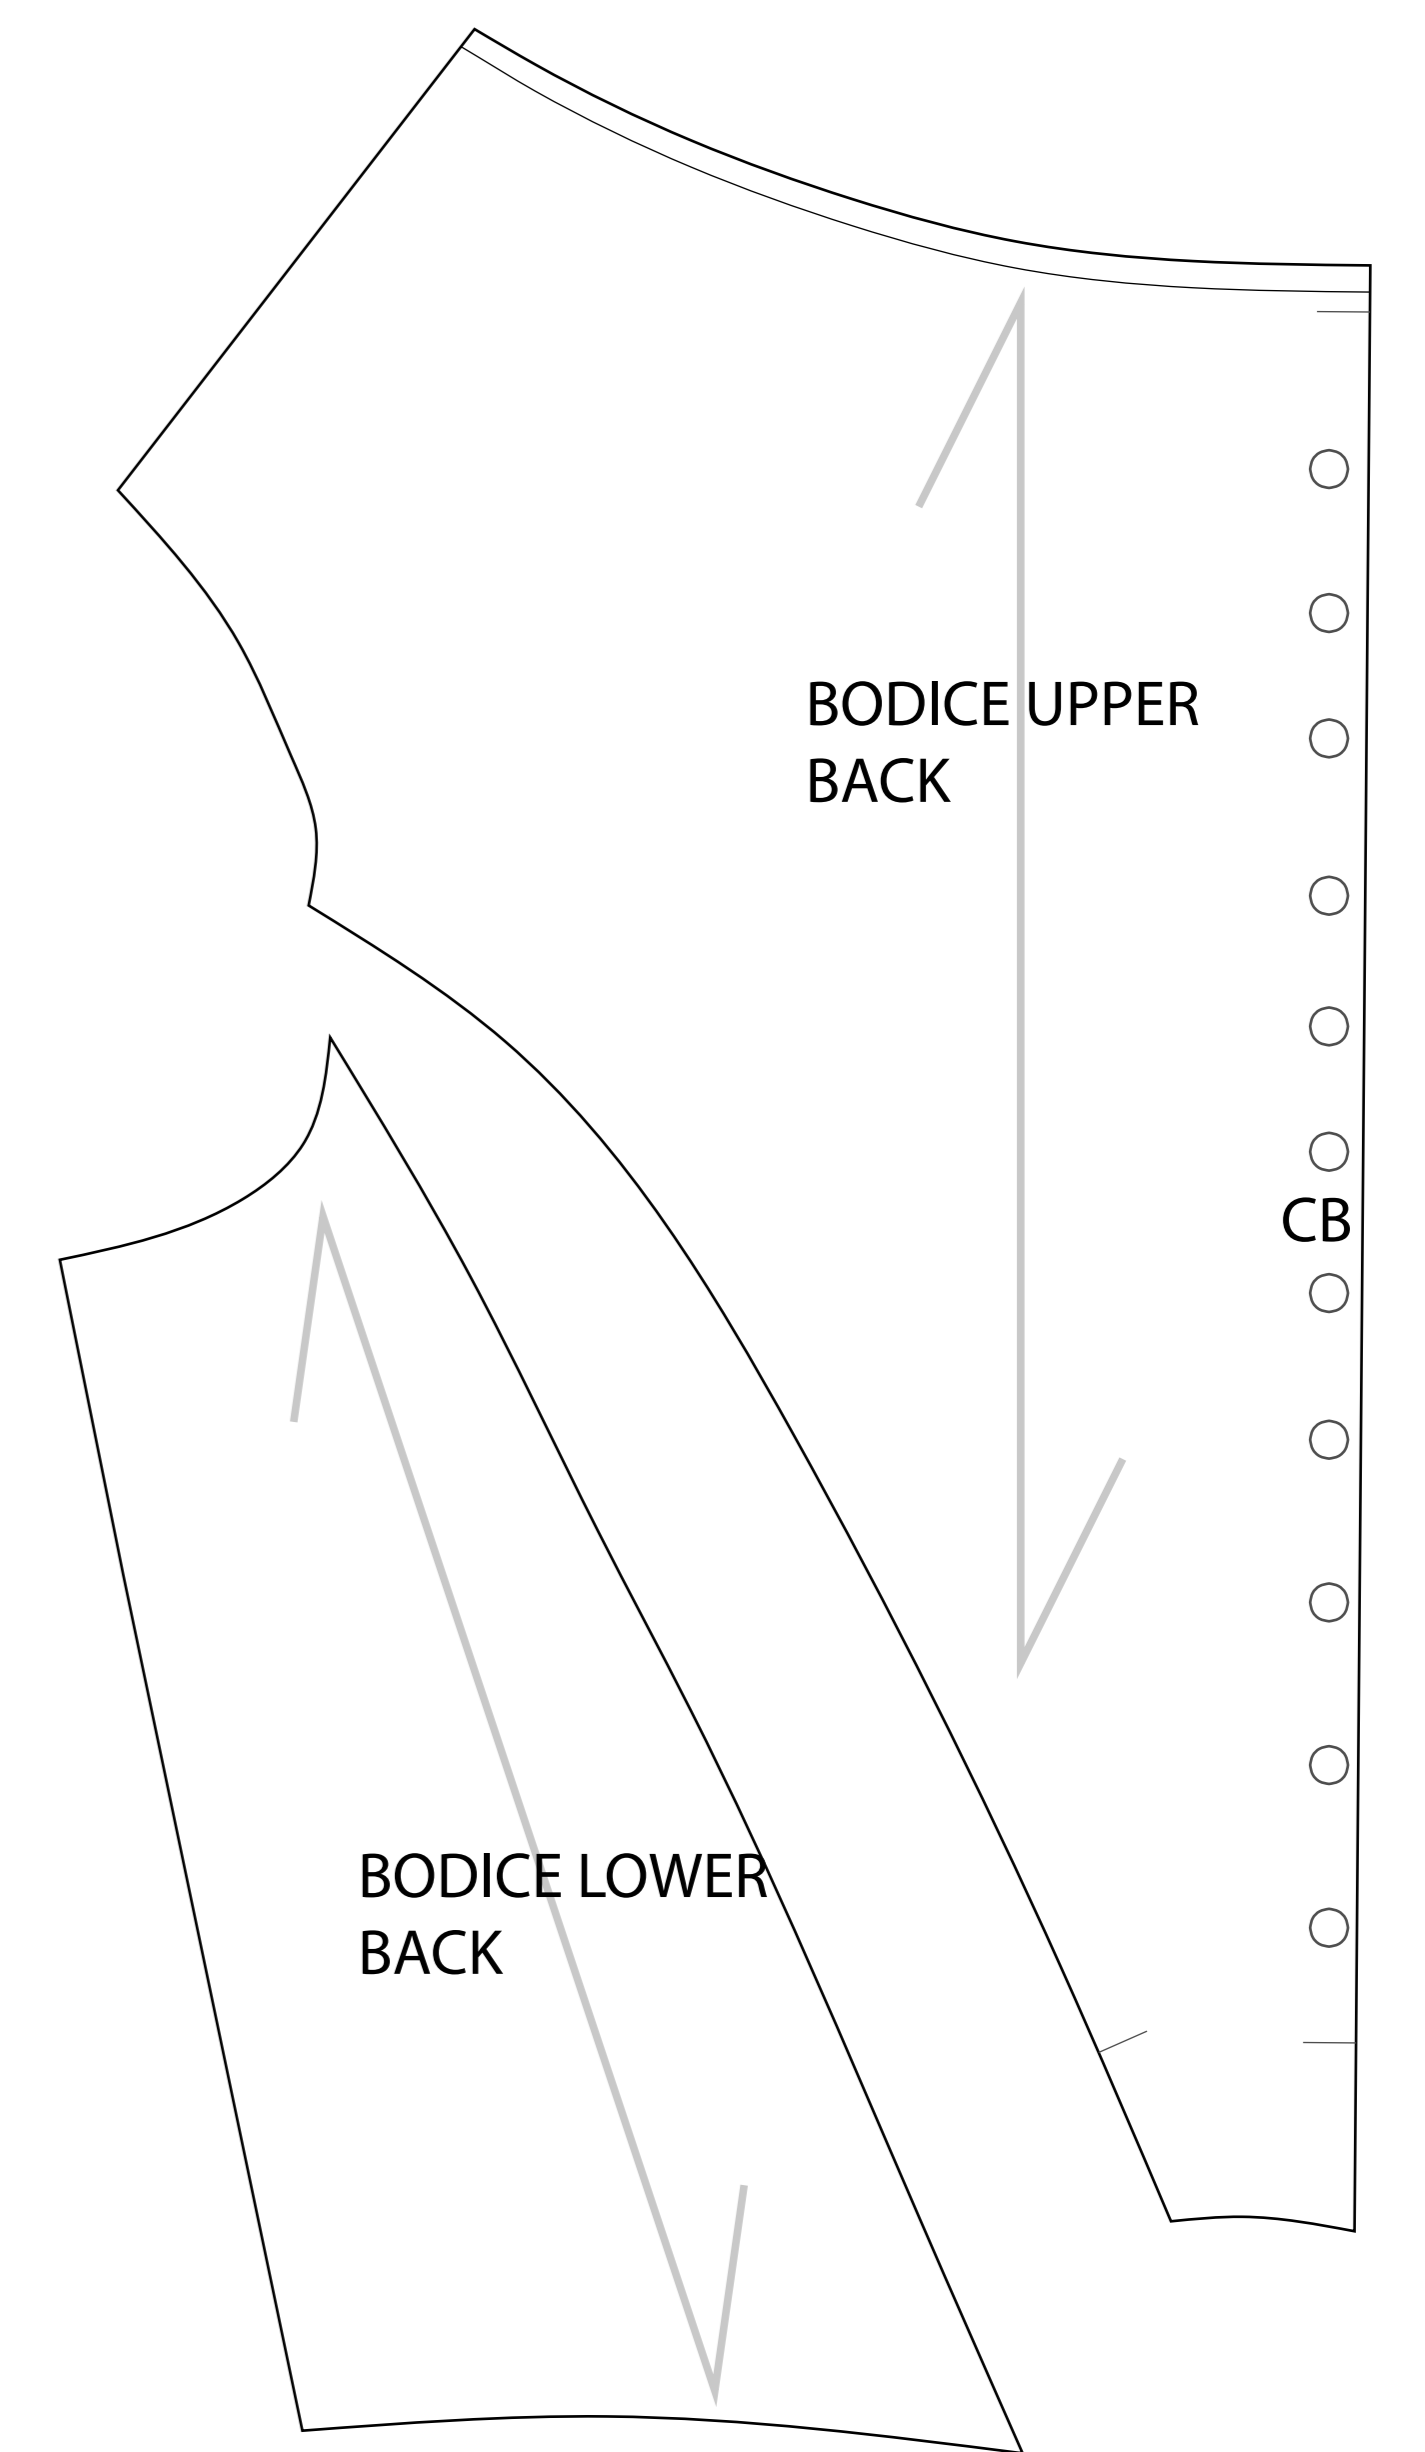

CF STAY

4 x LOOP & HOOK (WRIST)
 STRAPS FOR SLEEVE (ROLLED HEM)
 FINISH WIDTH 12mm
 PIPING 10mm finish