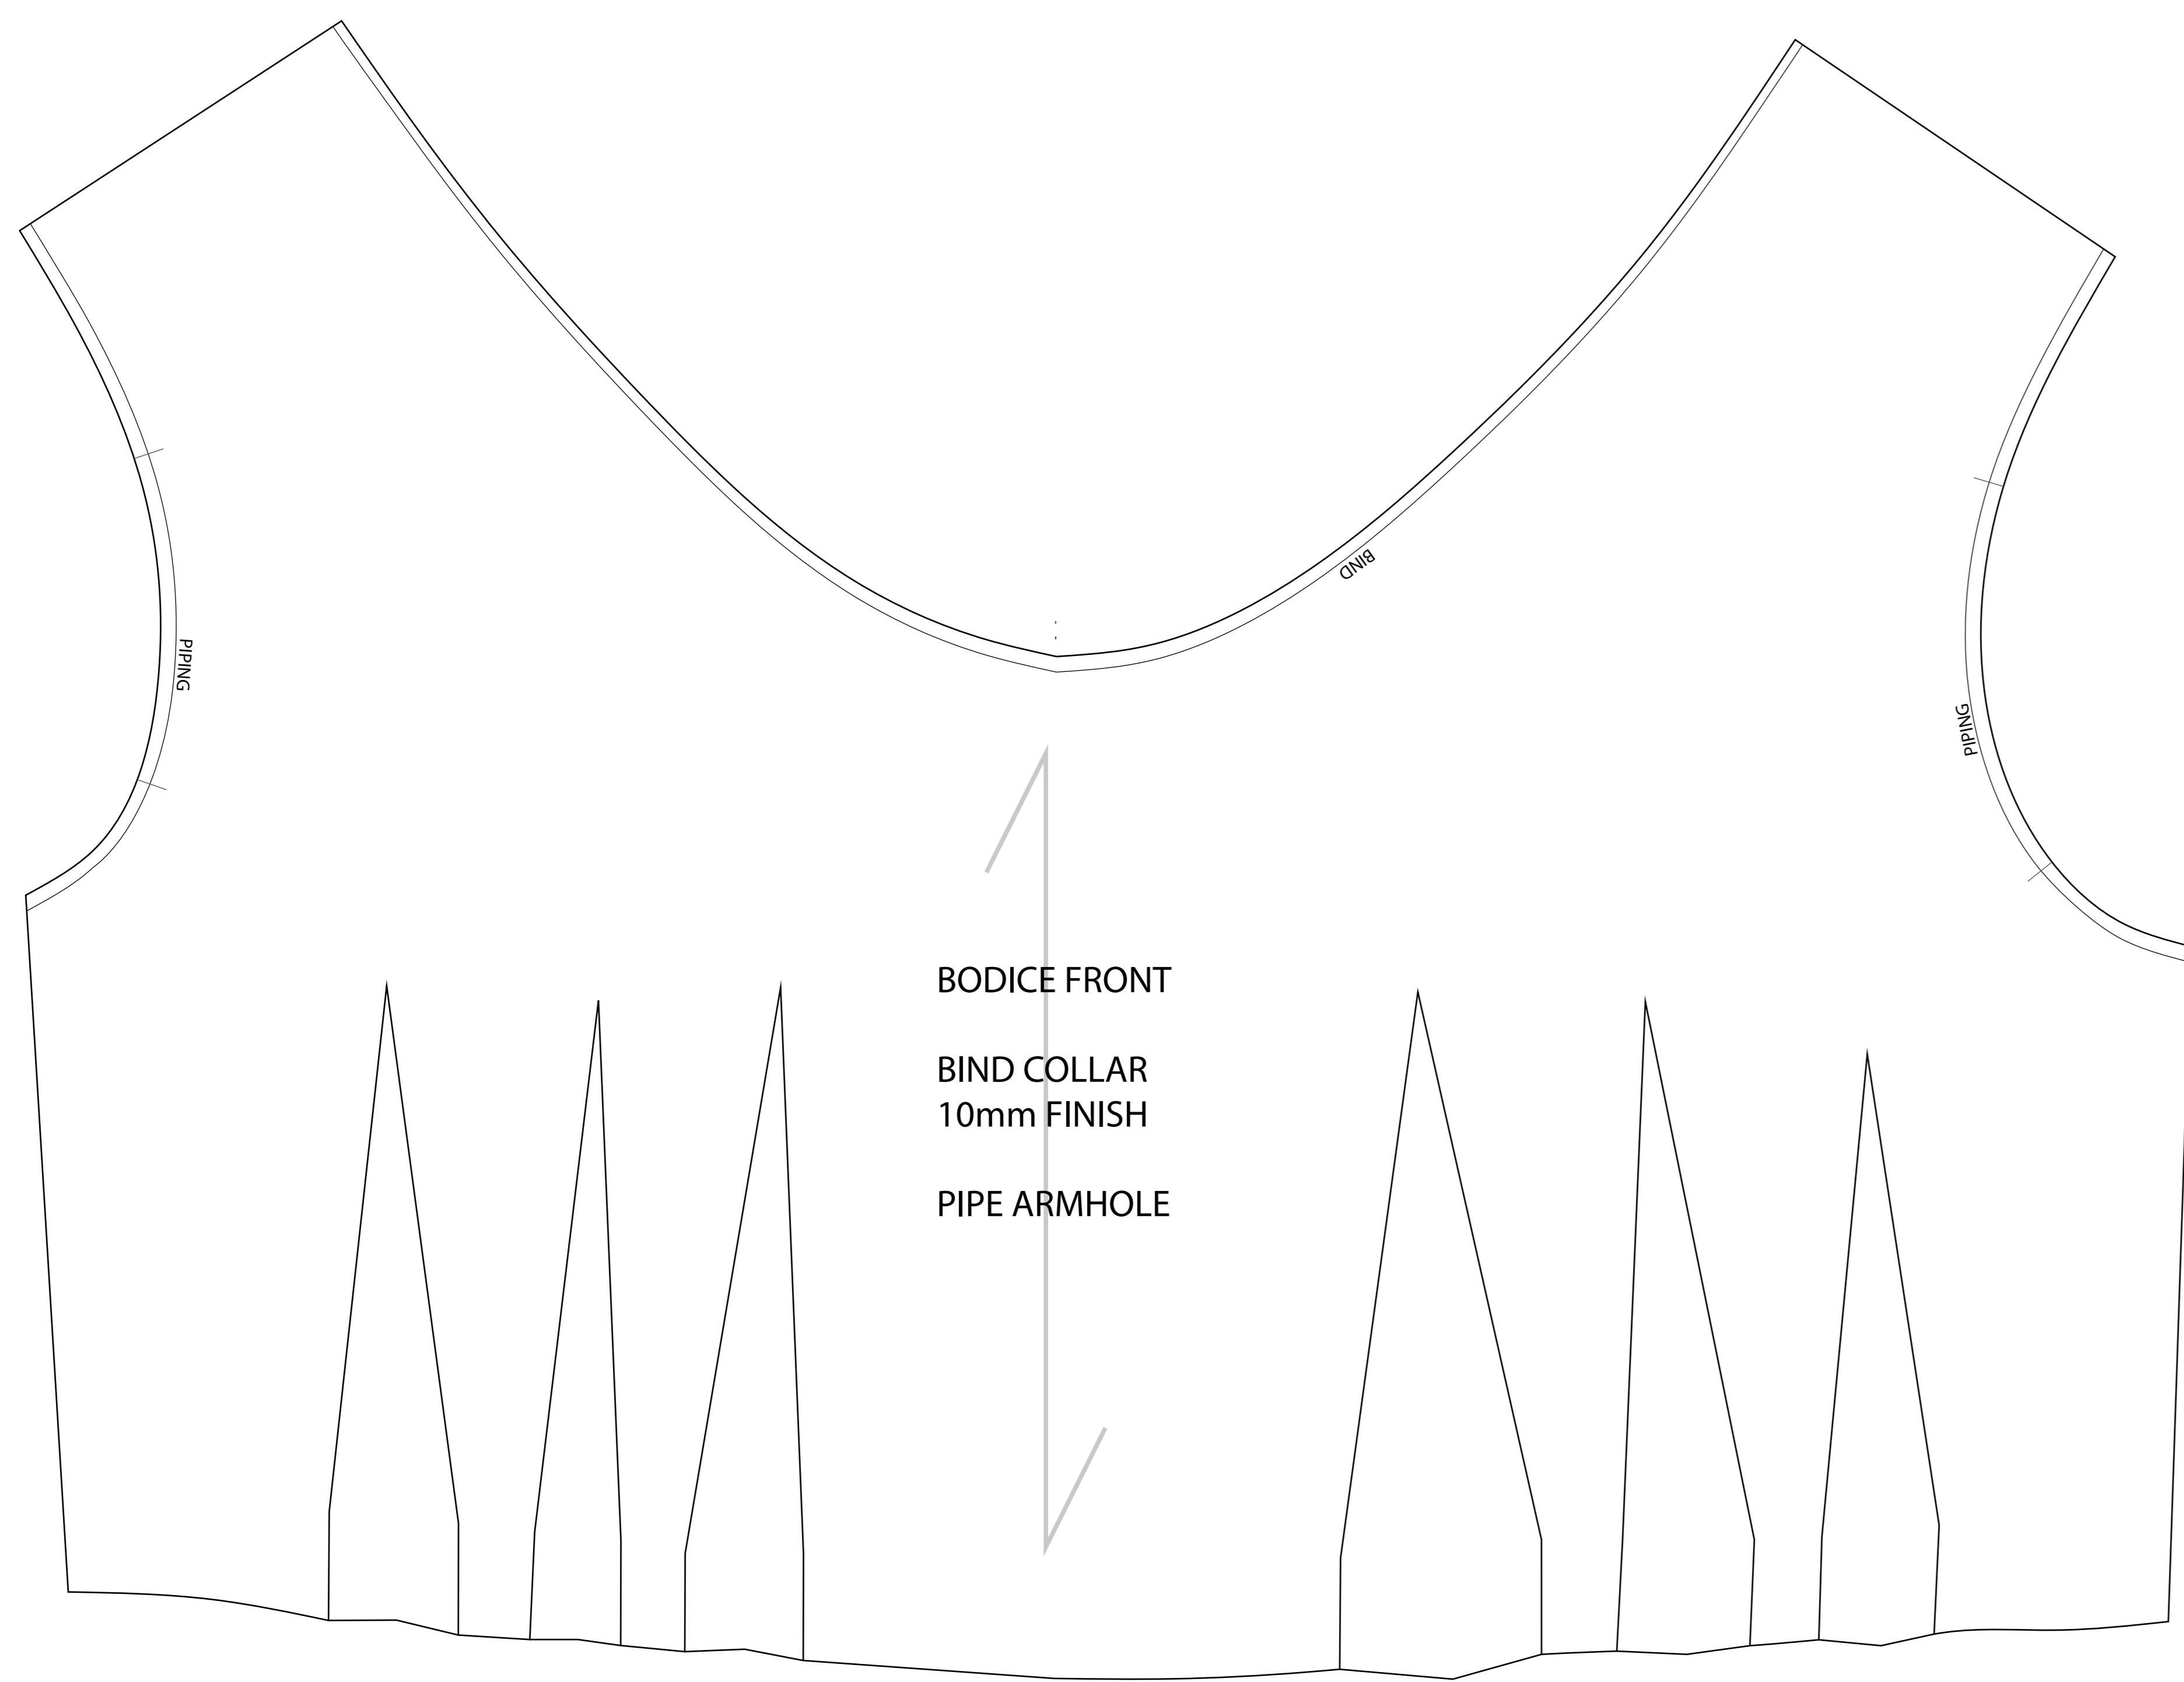

CF STAY

4 x LOOP & HOOK (WRIST)
 STRAPS FOR SLEEVE (ROLLED HEM)
 FINISH WIDTH 12mm
 PIPING 10mm finish